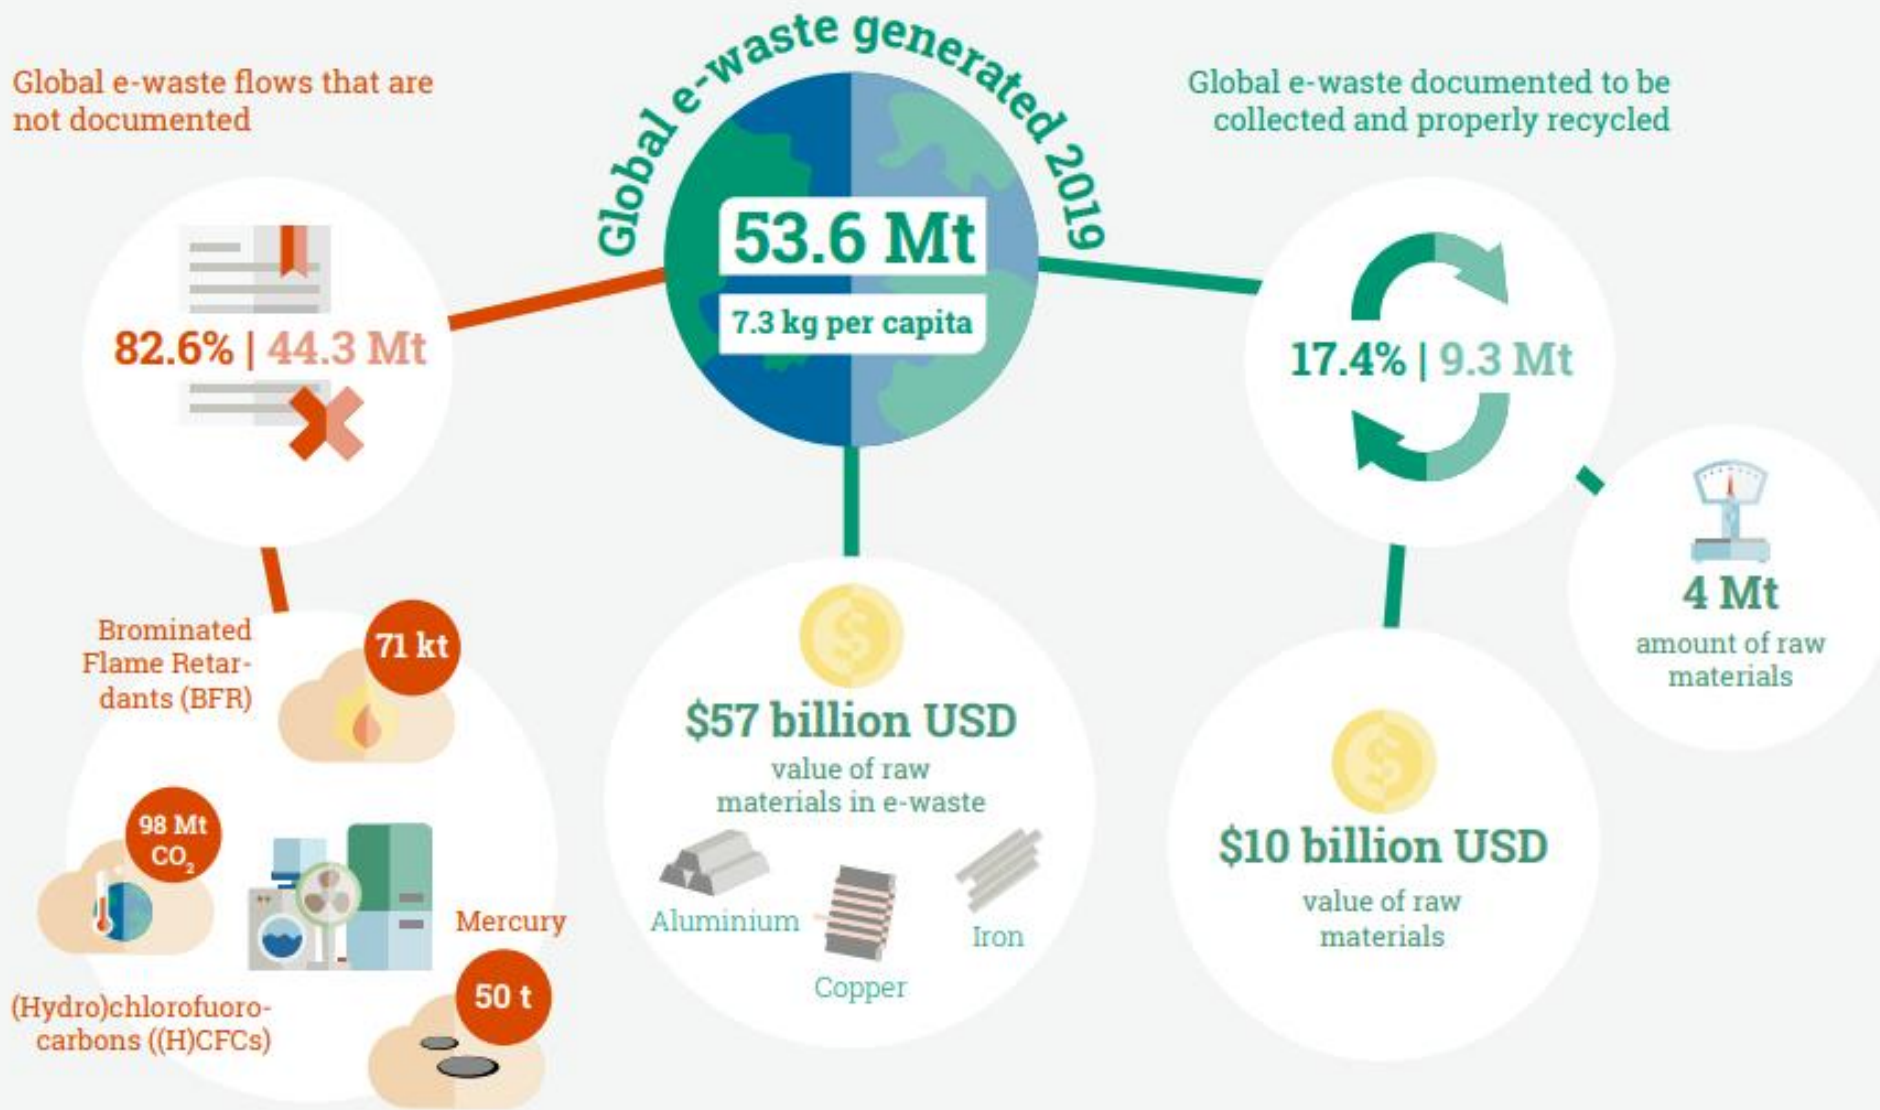

Global e-waste flows that are not documented

Global e-waste documented to be collected and properly recycled